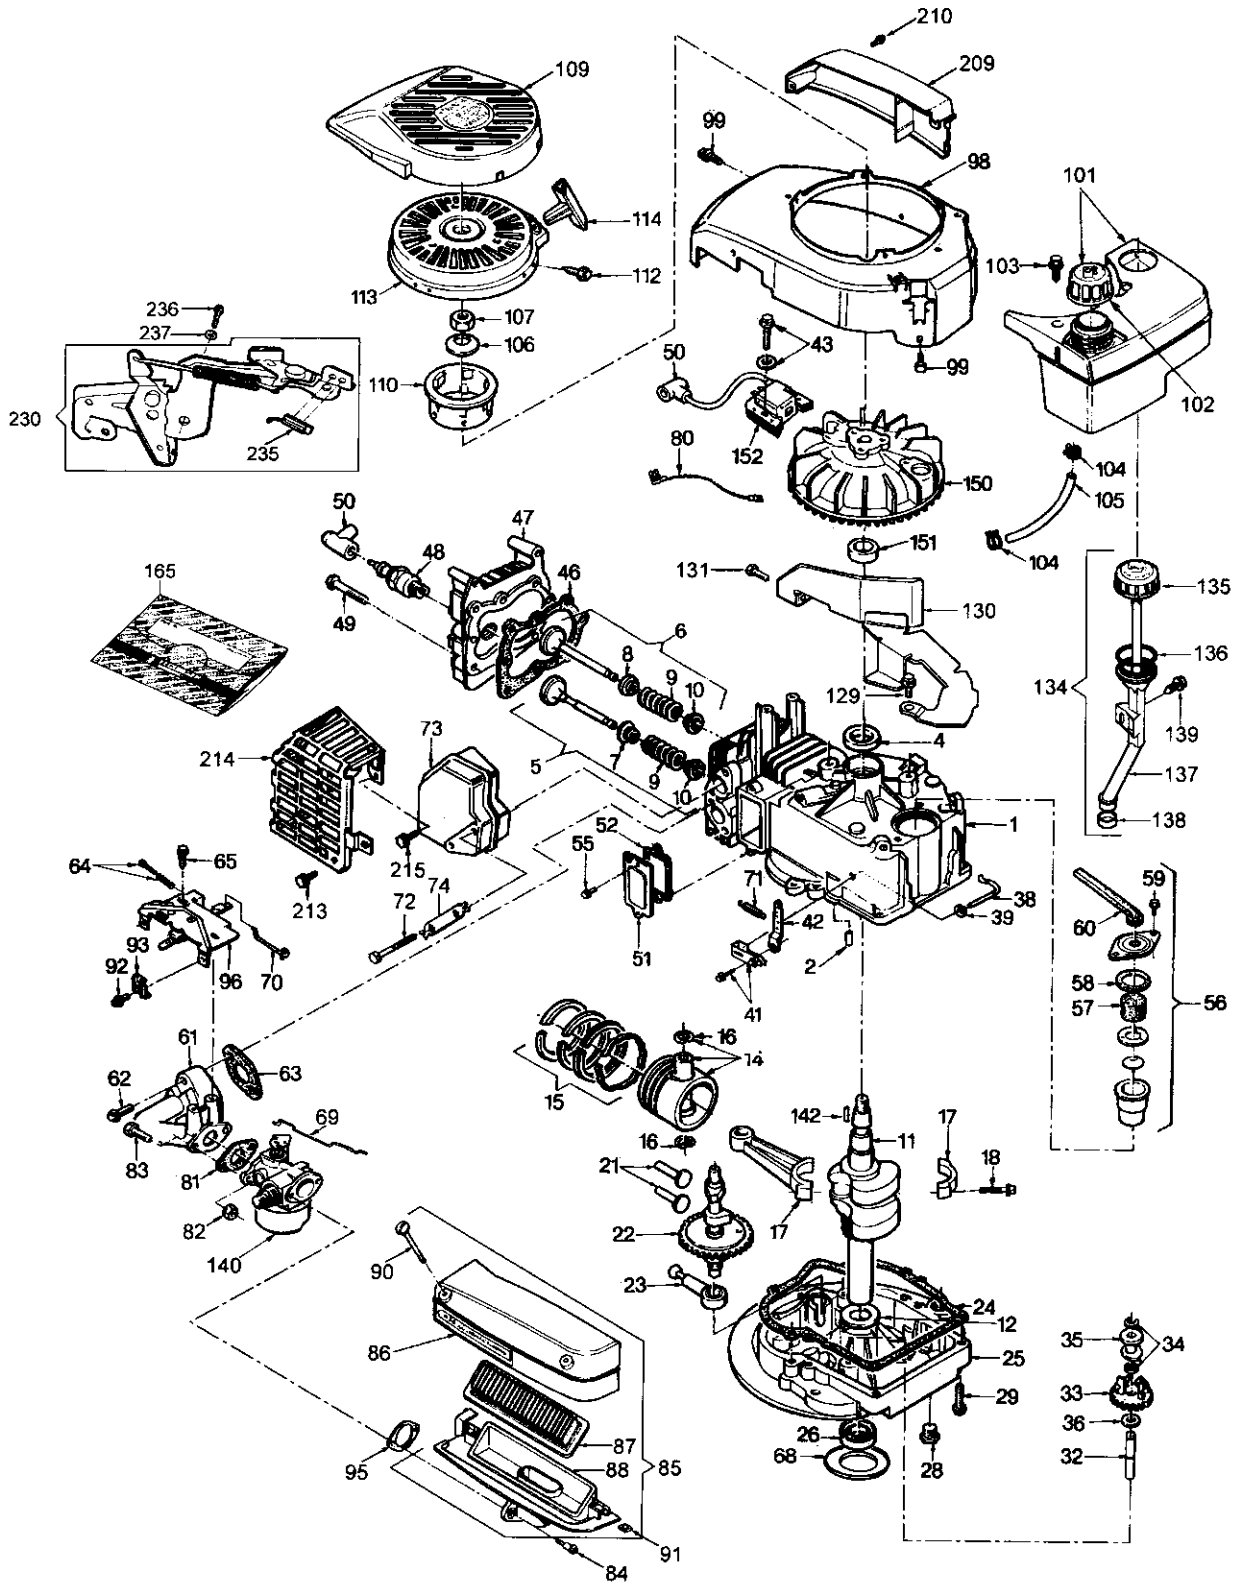

Tecumseh products made in Italy by

TECUMSEH EUROPA S.p.A.