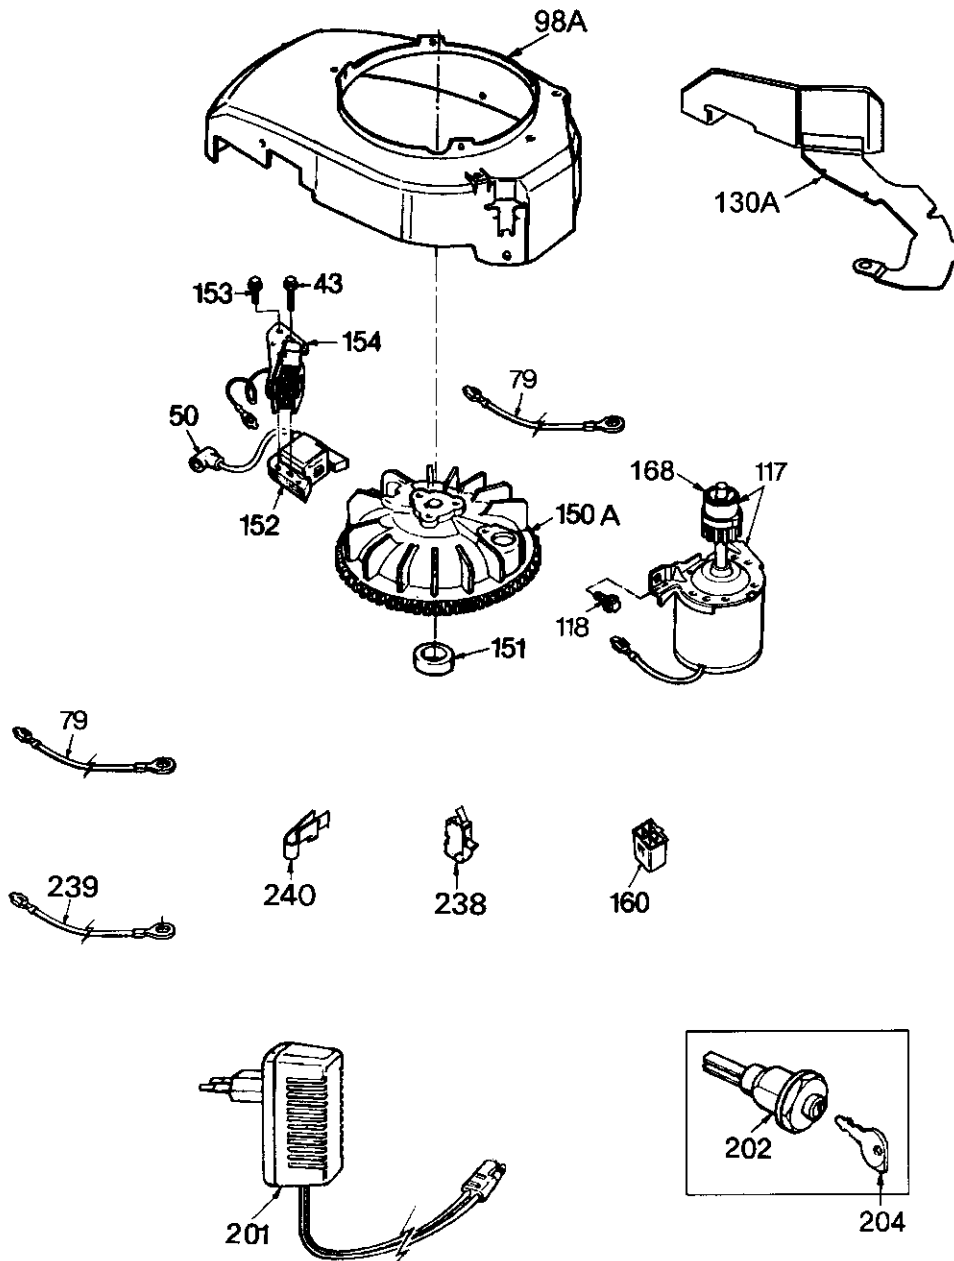

Tecumseh products made in Italy by

TECUMSEH EUROPA S.p.A.

FUTURA Models

Issued: 06/96
Revised: 12/97

Division	3
Section	A

Ref.No.	Part No.	Part Name
1	16010052	Cylinder Assy. (Inc.-2,4)(66.60 mm Bore)
2	29410001	Dowel Pin
4	29610017 *	Oil Seal
5	16130001	Intake Valve (Inc.-9,10)(Std)
5	16130002	Intake Valve (Inc.-9,10)(OS. 0.80 mm)
6	16140009	Exhaust Valve (Inc.-9,10)(Std)
6	16140010	Exhaust Valve (Inc.-9,10)(OS. 0.80 mm)
7	19610001 *	Intake Valve Seal
8	22470008	Upper Valve Spring Keeper
9	27910003	Valve Spring
10	22470006	Lower Valve Spring Keeper
11	16070105	Crankshaft
12	29520006	Thrust Washer
14	16090027	Piston & Pin Assy. (Inc.-16)(OS. 0.25 mm)
14	16090028	Piston & Pin Assy. (Inc.-16)(OS. 0.50 mm)
14	16090029	Piston & Pin Assy. (Inc.-16)(Std 66.60 mm Bore)
15	16100018	Ring Set (Std 66.60 mm Bore)
15	16100019	Ring Set (OS. 0.25 mm)
15	16100020	Ring Set (OS. 0.50 mm)
16	29450004	Piston Pin Retainer
17	16110010	Connecting Rod (Inc.-18)
18	29190164	Screw 1/4-20 (L=23mm)
21	22440001	Valve Lifter
22	16120010	Camshaft (MCR)
23	16160004	Oil Pump Assy
24	29630001 *	Flange Assy. Gasket
25	16030013	Flange Assy. (Inc.-26,28,32)
26	29610018 *	Oil Seal
28	29320035	Oil Drain Plug
29	29190075	Screw 1/4-20 (L=30mm)
32	22720001	Governor Shaft
33	16170001	Governor Gear
34	29450005	Governor Gear Retainer
35	22740001	Governor Spool
36	29510015	Washer
38	22750009	Governor Rod
39	29510029	Washer
41	16500009	Governor Lever Clamp
42	27240108	Governor Lever
43	29190168	Screw 10-24 (L=24mm)
46	29620016 *	Cylinder Head Gasket
47	21210030	Cylinder Head
48	29010007	Spark Plug
49	29180063	Screw 5/16-18 (L=36mm)
50	15950001	Spark Plug Cover
51	21660012	Valve Cover
52	29630004 *	Valve Cover Gasket
55	29190169	Screw 10-24 (L=15mm)
56	16190003	Breather Assy. (Inc.-57,58,59,60)
57	27140005	Breather Element
58	29630111 *	Breather Gasket
59	29190186	Screw 10-24 (L=14mm)
60	21670012	Breather Tube
61	28510038	Intake Pipe
62	29190171	Screw 1/4-20 (L=24mm)

Note: Always check Master Price List for replacement part numbers.

Tecumseh products made in Italy by
TECUMSEH EUROPA S.p.A.